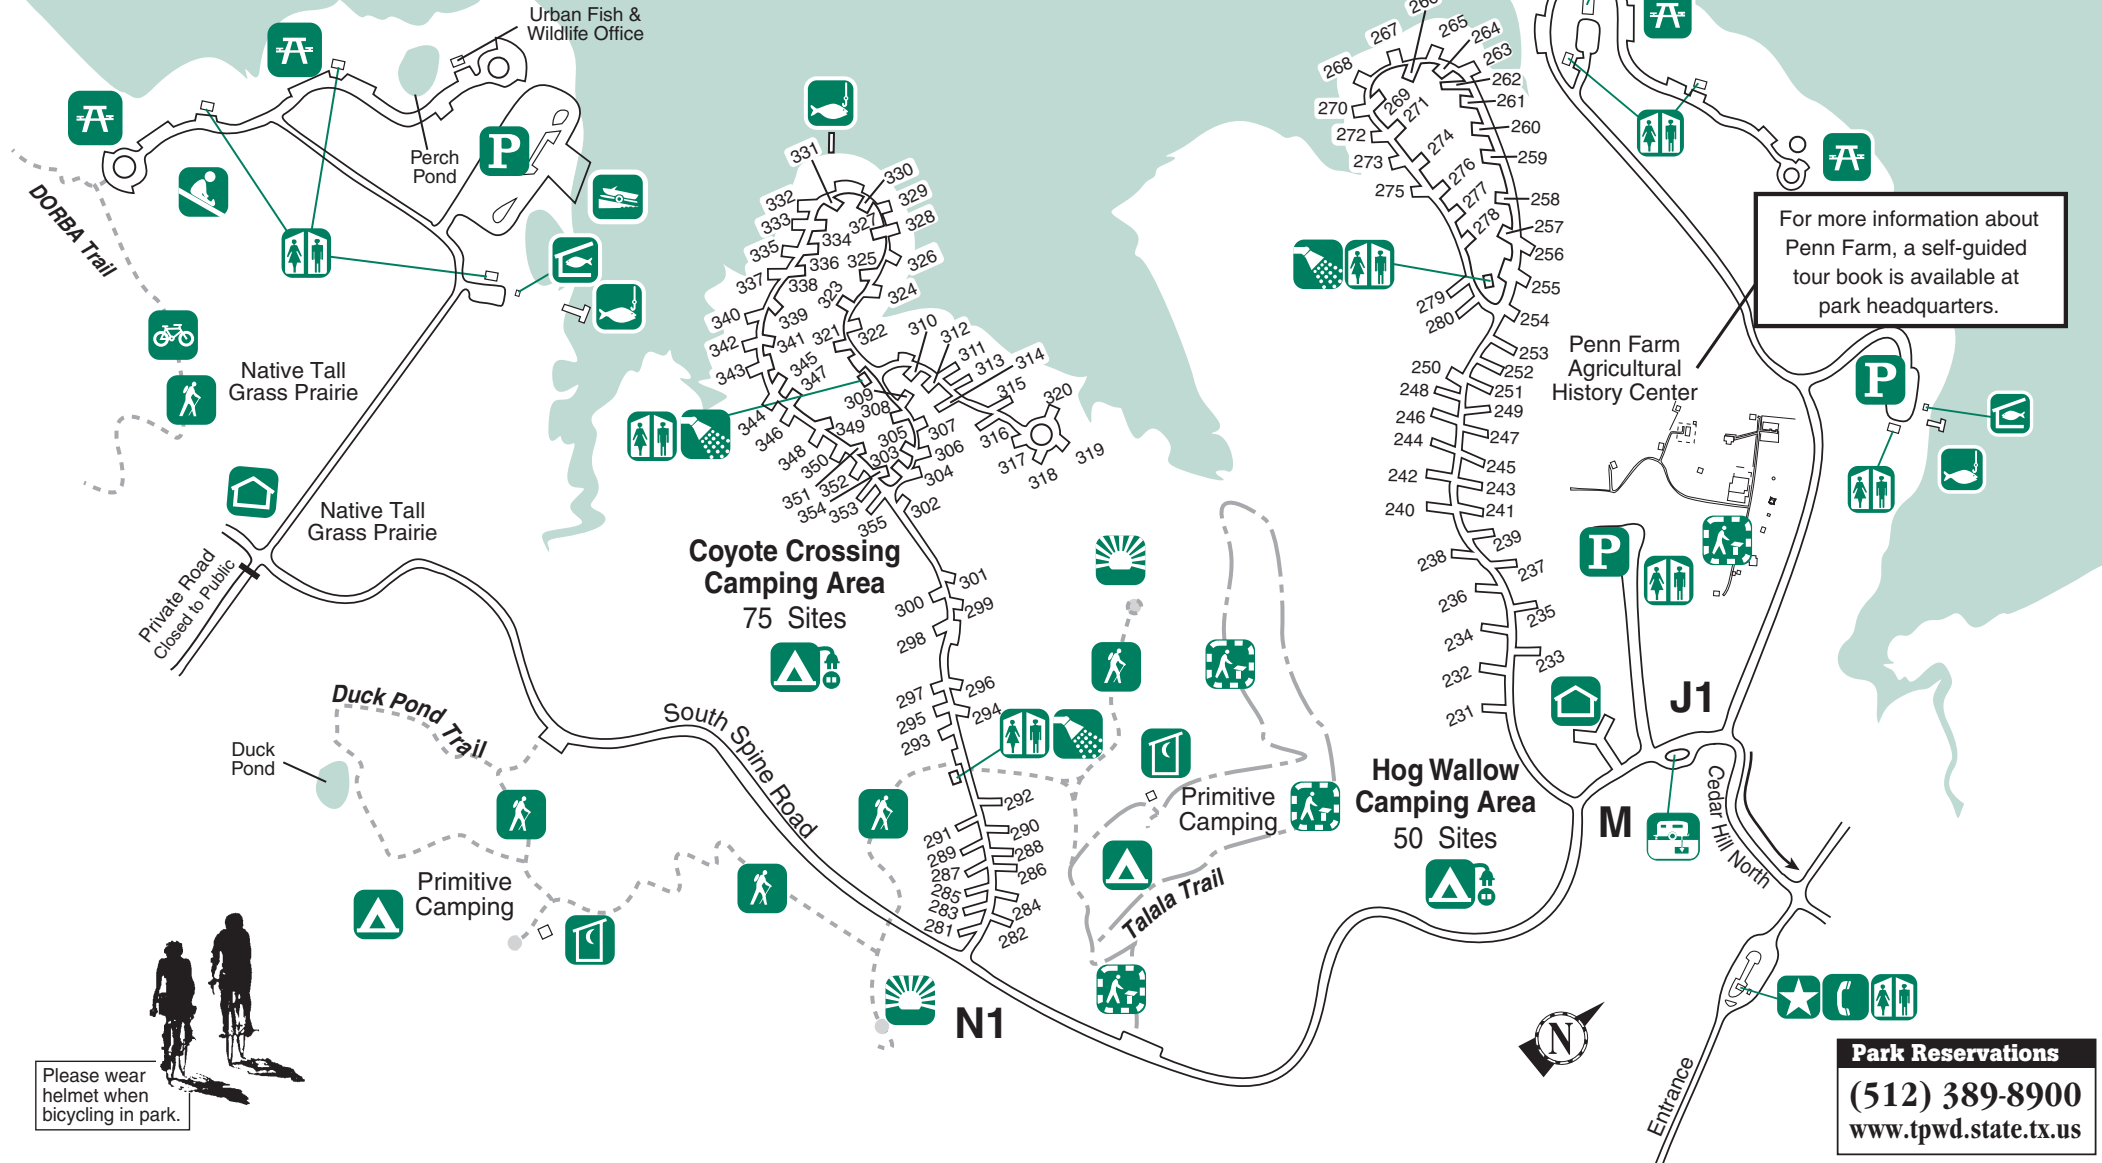

Cedar Hill

State Park - South

For more information about Penn Farm, a self-guided tour book is available at park headquarters.

Legend:

- Headquarters
- Rest Rooms
- Showers
- Chemical Toilet
- Tent Area
- Water/Electric
- Dump Station
- Residence
- Scenic Overlook
- Hiking Trail
- Bike Trail
- Interpretive Trail
- Picnic Area
- Group Picnic
- Parking
- Boat Ramp
- Fishing Pier
- Fish Cleaning
- Playground

Please wear helmet when bicycling in park.

Park Reservations
(512) 389-8900
www.tpwd.state.tx.us

1570 W. F.M. 1382
Cedar Hill, TX 75104
(972) 291-3900